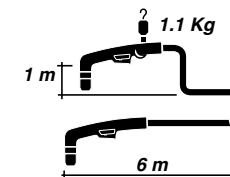

A 151 - P 151

PLASMA RANGE

TECHNICAL DATA

Voltage class	M
Standard length m	6
Air consumption	230 l/min
Air pressure	5 bar
Duty cycle 60%	150 A
Duty cycle 100%	120 A

A 151 m

FITTING	PA1552	6
1/4 G	PA1550	6
FITTING	PA1551	12
M14x7	PA1554	6
	PA1555	12

Central adaptors

P 151 m

FITTING	PA0127	6
	PA0128	12
FITTING	PA0252	6
M14x7	PA0253	12

Central adaptors

DECLARATION OF CONFORMITY

The undersigned company Trafimet - Via del Lavoro, 8 - 36023 Castegnero (VI) - Italy - declares that the product identified and described on this page complies with standard EN 60974-7 in accordance with the requirements contemplated by directive EEC 73/23 low voltage.

EN 60974-7

trafimet[®]

your welding partner

COMPLETE CABLE

- PH0148 M14x1 6m
- PH0150 M14x1 12m
- PH0149 1/4 G 6m
- PH0151 1/4 G 12m