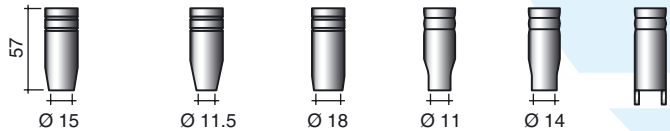

ME0016 • Standard

ME0060

- | | | |
|----|-----------|------------------|
| M6 | MD0009-06 | Ø 0.6 |
| | MD0009-08 | Ø 0.8 |
| | MD0009-09 | Ø 0.9 |
| | MD0009-10 | Ø 1.0 • Standard |
| | MD0009-12 | Ø 1.2 |
| | MD0009-16 | Ø 1.6 |

ALUMINIUM

- MD0009-58 Ø 0.8
- MD0009-60 Ø 1.0
- MD0009-62 Ø 1.2
- MD0009-66 Ø 1.6

Cu Cr Zr

- MD0009-78 Ø 0.8
- MD0009-80 Ø 1.0
- MD0009-82 Ø 1.2

- MC0023 • Standard
- MC0022
- MC0024
- MC0265
- MC0267
- MC0025