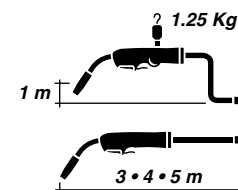

ERGOPLUS 25

M I G R A N G E

TECHNICAL DATA

Voltage class	L
Cooling	Air cooled
Wire Ø mm	0.8 • 0.9 • 1.0 • 1.2
Duty cycle 60%	230A CO ₂ • 200A Mix

ERGOPLUS 25 m LINER ADAPTOR TRIGGER

	EURO FIXED PINS	MA7203	3	GM0510	AR0060	BX0024
		MA7204	4	GM0511	AR0060	BX0024
		MA7205	5	GM0512	AR0060	BX0024
	EURO SPRING PINS	MA7243	3	GM0510	AR0054	BX0024
		MA7244	4	GM0511	AR0054	BX0024
		MA7245	5	GM0512	AR0054	BX0024
	EURO-SAF SPRING PINS 3 CONTACTS	MA7263	3	GM0510	AR0005	BX0068
		MA7264	4	GM0511	AR0005	BX0068
		MA7265	5	GM0512	AR0005	BX0068